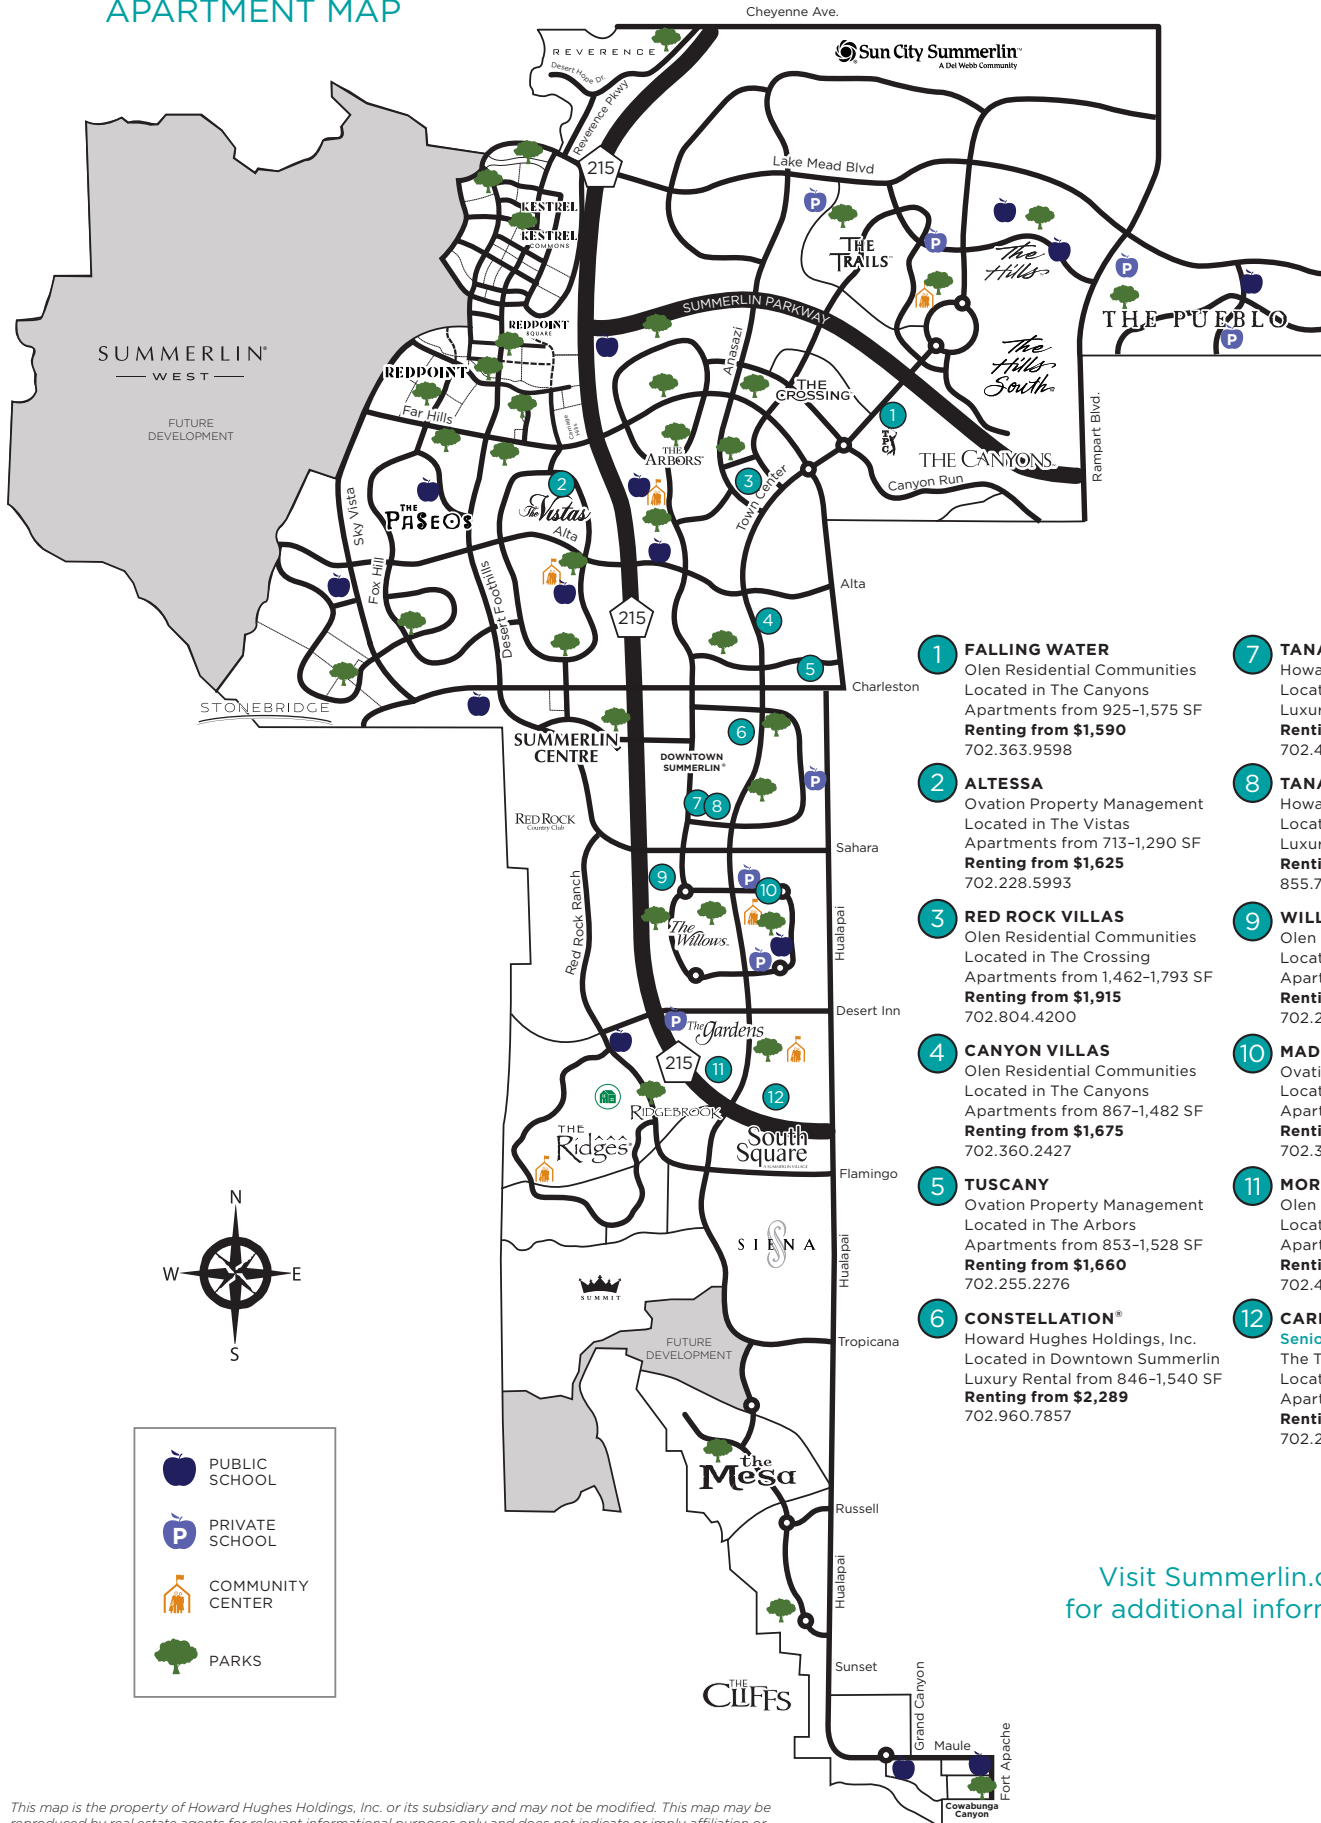

## APARTMENT MAP

- 1 FALLING WATER**  
 Olen Residential Communities  
 Located in The Canyons  
 Apartments from 925-1,575 SF  
**Renting from \$1,590**  
 702.363.9598
- 2 ALTESSA**  
 Ovation Property Management  
 Located in The Vistas  
 Apartments from 713-1,290 SF  
**Renting from \$1,625**  
 702.228.5993
- 3 RED ROCK VILLAS**  
 Olen Residential Communities  
 Located in The Crossing  
 Apartments from 1,462-1,793 SF  
**Renting from \$1,915**  
 702.804.4200
- 4 CANYON VILLAS**  
 Olen Residential Communities  
 Located in The Canyons  
 Apartments from 867-1,482 SF  
**Renting from \$1,675**  
 702.360.2427
- 5 TUSCANY**  
 Ovation Property Management  
 Located in The Arbors  
 Apartments from 853-1,528 SF  
**Renting from \$1,660**  
 702.255.2276
- 6 CONSTELLATION®**  
 Howard Hughes Holdings, Inc.  
 Located in Downtown Summerlin  
 Luxury Rental from 846-1,540 SF  
**Renting from \$2,289**  
 702.960.7857
- 7 TANGER**  
 Howard Hughes Holdings, Inc.  
 Located in Downtown Summerlin  
 Luxury Rental from 667-1,358 SF  
**Renting from \$1,868**  
 702.483.6777
- 8 TANGER ECHO**  
 Howard Hughes Holdings, Inc.  
 Located in Downtown Summerlin  
 Luxury Rental from 566-1,159 SF  
**Renting from \$1,700**  
 855.769.2349
- 9 WILLOWBROOK**  
 Olen Residential Communities  
 Located in The Willows  
 Apartments from 830-1,832 SF  
**Renting from \$1,595**  
 702.256.1872
- 10 MADERA**  
 Ovation Property Management  
 Located in The Willows  
 Apartments from 758-1,335 SF  
**Renting from \$1,618**  
 702.360.8904
- 11 MORNING STAR**  
 Olen Residential Communities  
 Located in The Gardens  
 Apartments from 825-1,599 SF  
**Renting from \$1,615**  
 702.451.0409
- 12 CAREFREE WILLOWS**  
 Senior Living  
 The Templeton Development Group  
 Located in The Willows  
 Apartments from 762-1,253 SF  
**Renting from \$1,551**  
 702.233.0648