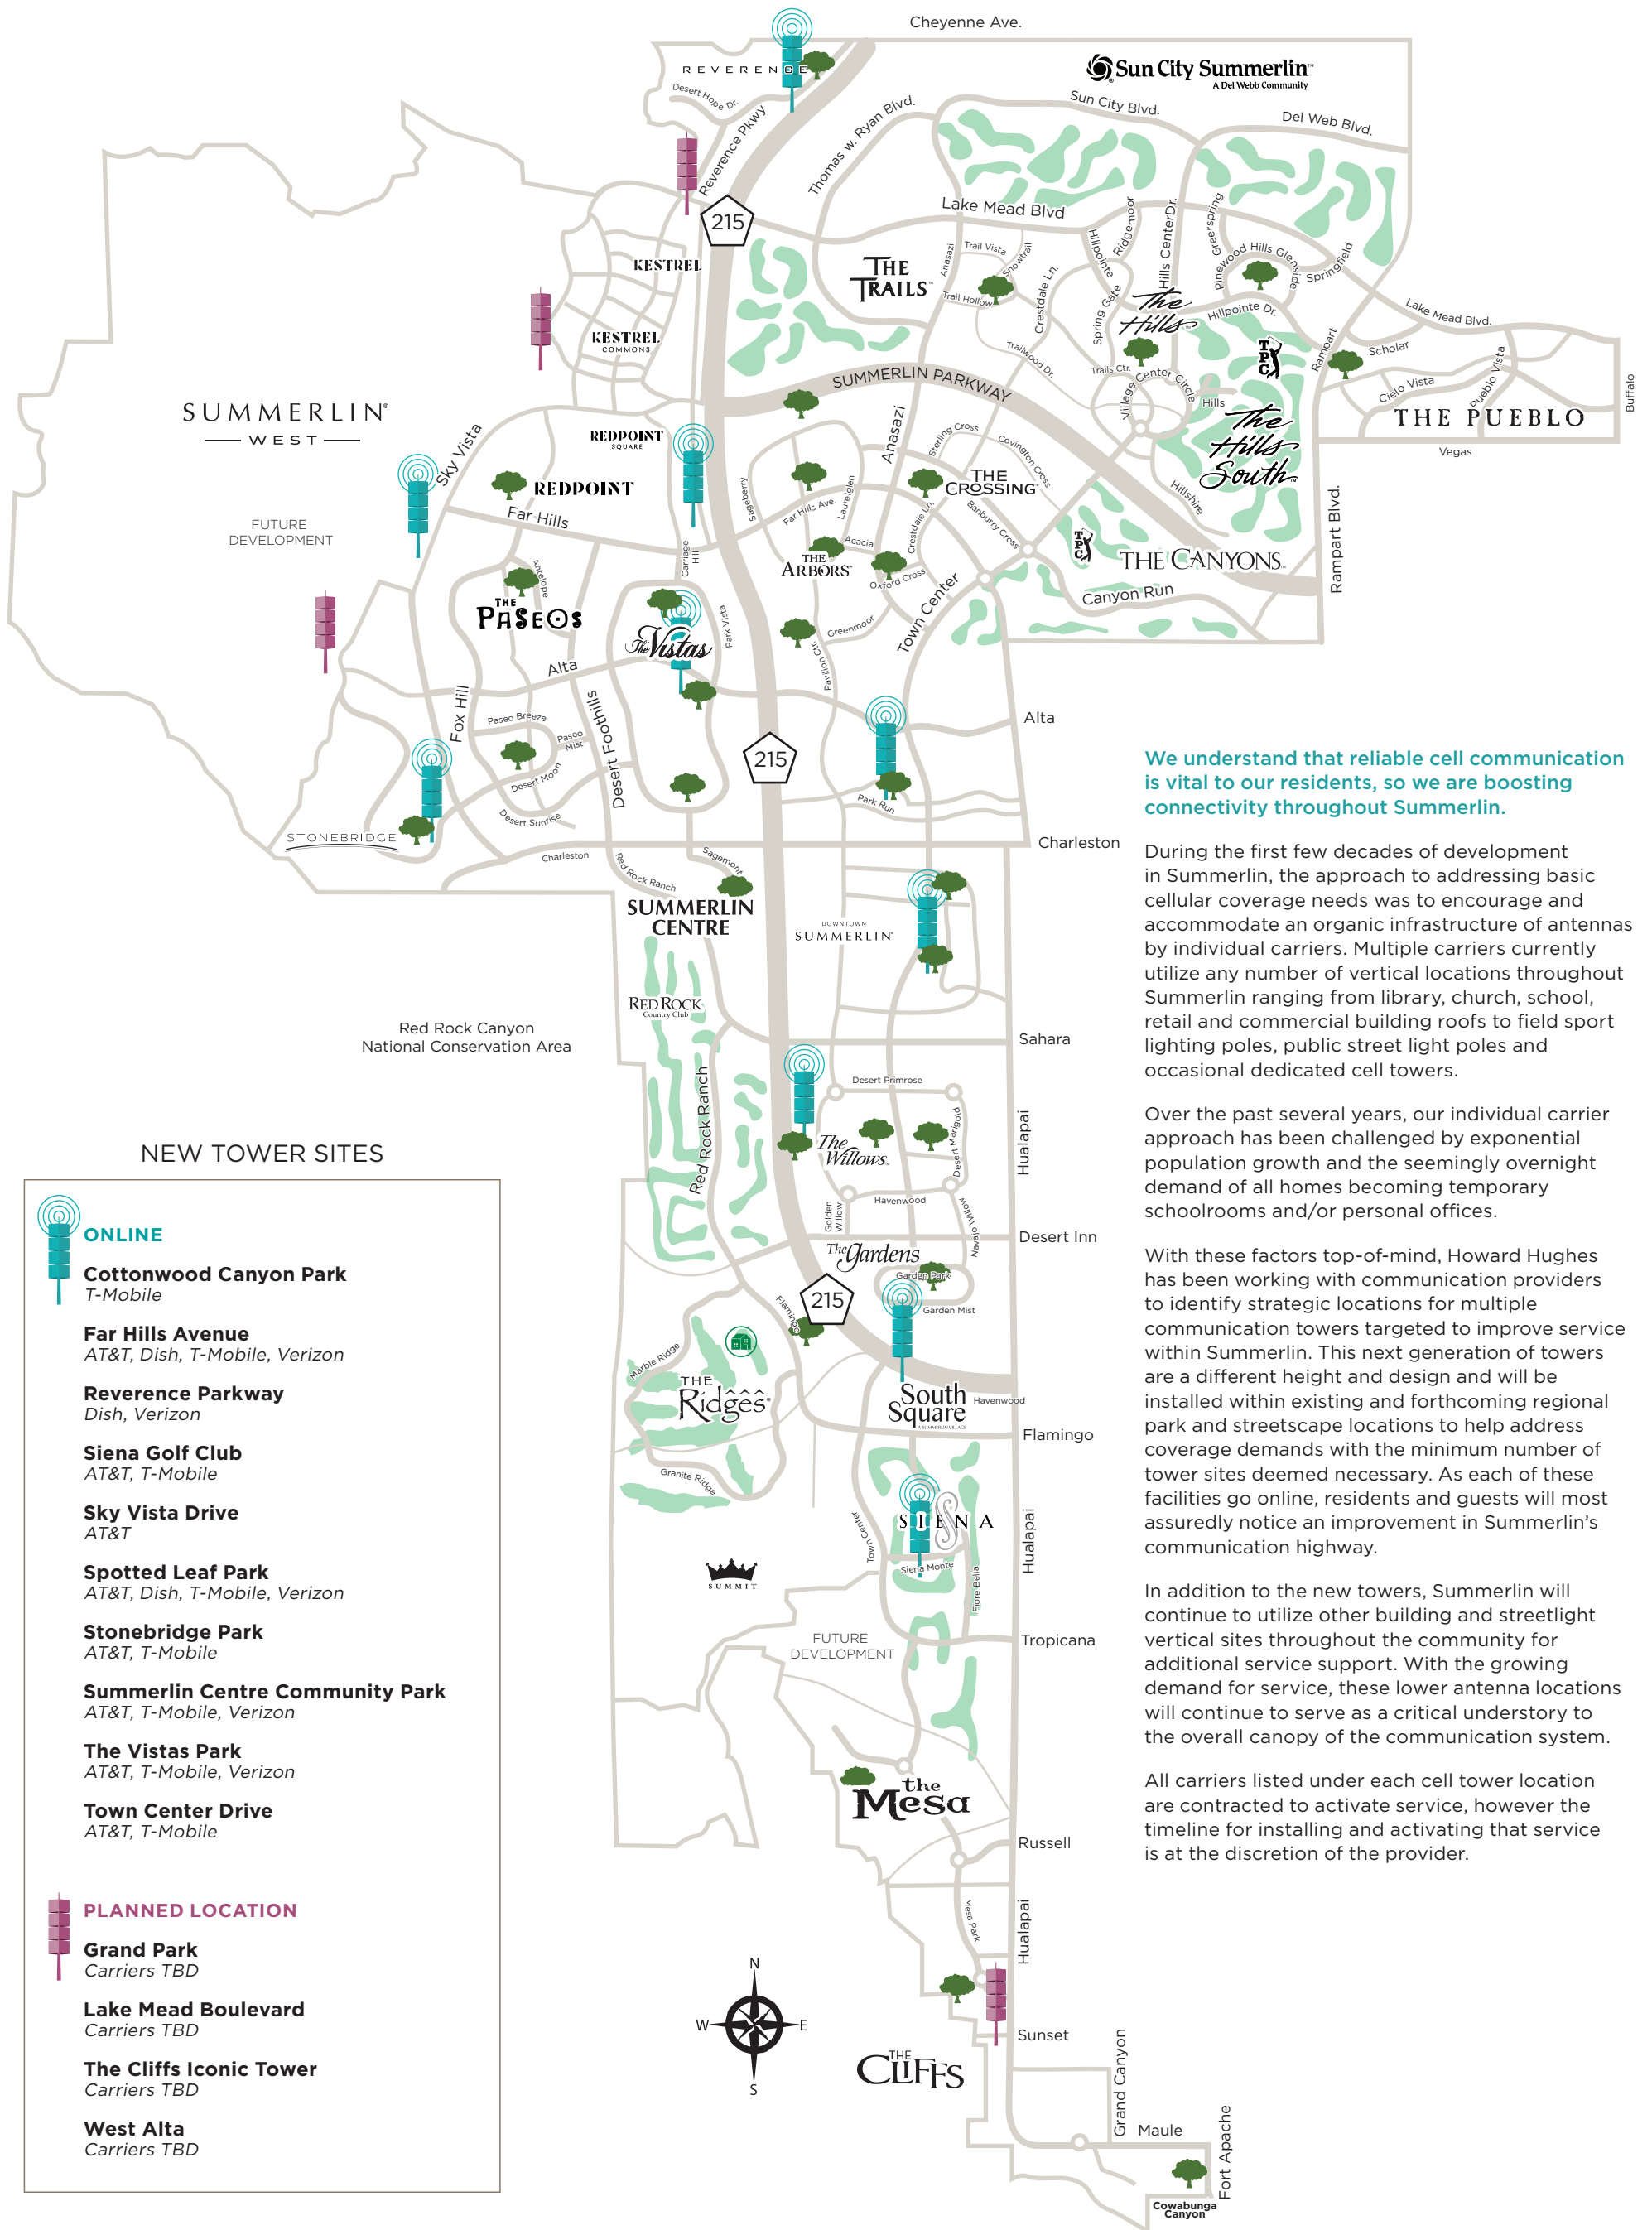

SUMMERLIN®

CELL TOWER SITES

We understand that reliable cell communication is vital to our residents, so we are boosting connectivity throughout Summerlin.

During the first few decades of development in Summerlin, the approach to addressing basic cellular coverage needs was to encourage and accommodate an organic infrastructure of antennas by individual carriers. Multiple carriers currently utilize any number of vertical locations throughout Summerlin ranging from library, church, school, retail and commercial building roofs to field sport lighting poles, public street light poles and occasional dedicated cell towers.

ONLINE

Cottonwood Canyon Park
T-Mobile

Far Hills Avenue
AT&T, Dish, T-Mobile, Verizon

Reverence Parkway
Dish, Verizon

Siena Golf Club
AT&T, T-Mobile

Sky Vista Drive
AT&T

Spotted Leaf Park
AT&T, Dish, T-Mobile, Verizon

Stonebridge Park
AT&T, T-Mobile

Summerlin Centre Community Park
AT&T, T-Mobile, Verizon

The Vistas Park
AT&T, T-Mobile, Verizon

Town Center Drive
AT&T, T-Mobile

PLANNED LOCATION

Grand Park
Carriers TBD

Lake Mead Boulevard
Carriers TBD

The Cliffs Iconic Tower
Carriers TBD

West Alta
Carriers TBD